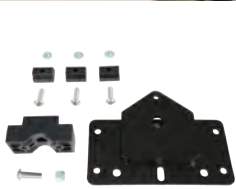

WX1103
BED RAIL MOUNT
COMPATIBLE WITH:
DAY TANK