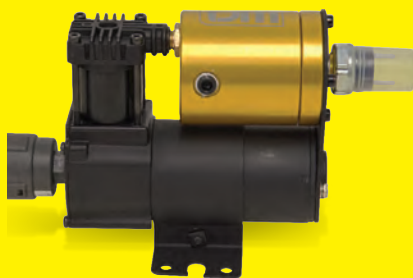

620SHOVELFOLD
**TJM FOLDING
SHOVEL**

620SHOVEL1500
**TJM NEW
150CM SHOVEL**

620SHOVELMULTI
**TJM MULTI
TOOL SHOVEL**

AIR COMPRESSORS

MAIN PRODUCT

013TJMCOMPT
**TJM AIR COMPRESSOR
COMPACT TWIN
CYLINDER**

013COMPVCP
**AIR COMPRESSOR
VEHICLE MOUNT
COMPACT**