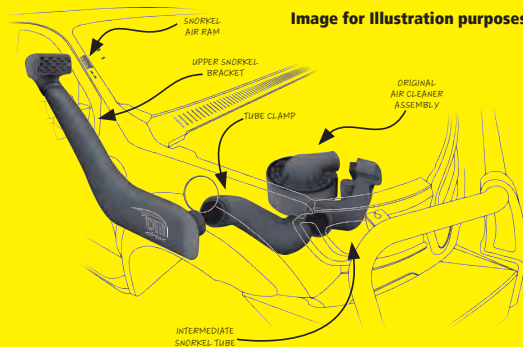

STANDARD AIR RAM

Image for illustration purposes

WEGETAIL AIR RAM

DESIGNED & ENGINEERED DESIGNED & MADE IN AUSTRALIA	INDIVIDUALLY DESIGNED	UV STABLE	EXCELLENT IMPACT STRENGTH	3YR 3 YEAR WARRANTY
---	-----------------------	-----------	---------------------------	------------------------