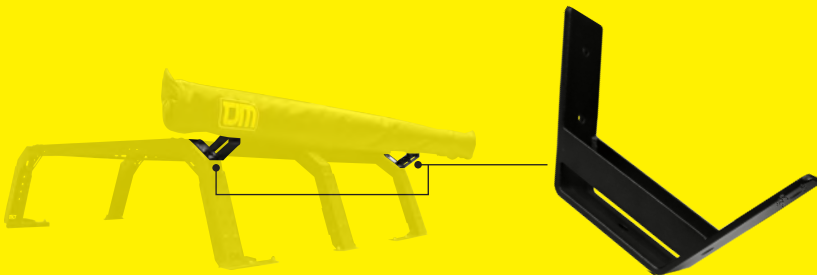

600SBRTJMAWNMOUNTAA

**AWNING
MOUNTING**
BED RACK TJM