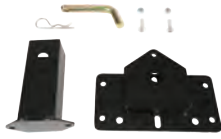

WX1102
BAR MOUNT
COMPATIBLE WITH:
DAY TANK

WX1101
TRAILER HITCH MOUNT
COMPATIBLE WITH:
DAY TANK

WX1150
UNIVERSAL MOUNT PLATE
COMPATIBLE WITH:
DAY TANK

WX1050
NOZZLE HOLDER
COMPATIBLE WITH:
GOSPOUT / DAY TANK